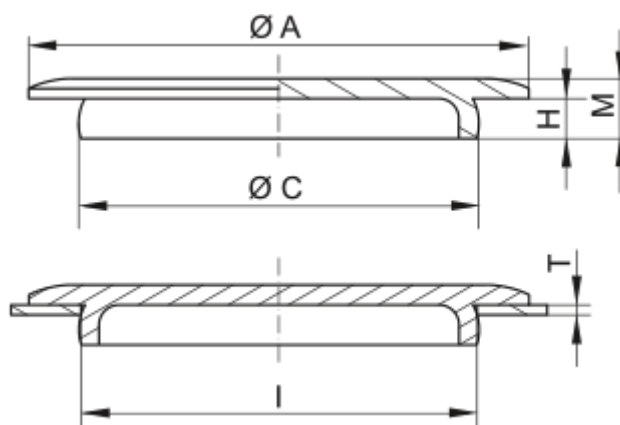

Data Sheet

Article number: 59GPN9100715

Description: KLEE Universal flat design GPN 910 - 53 (Wall thickness 1,5)

Measures

A = 62

C = 53.8

H = 4

I = 53

M = 6

T = 1.5